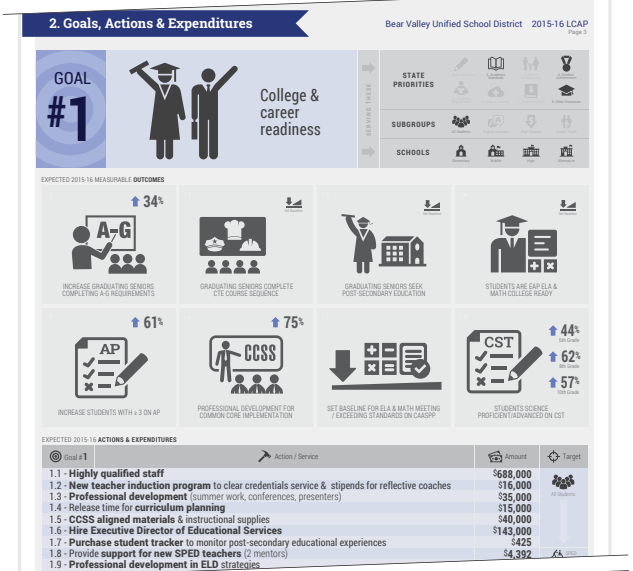

**Focuses & Aligns** - Focuses thinking, goals, and efforts into fewer, more critical priorities that helps keep stakeholders on track.

**Increases Support** - Promotes community-wide support and participation that brings LCAPs to reality. Stakeholders can only support what they understand.

**Removes Barriers** - Improves comprehension and overcomes English Language Learner-related barriers.

**Promotes Professionalism** - Effectively communicates the critical business of educating our children, reflecting well on District leadership and employees.

**Multiple Uses** - Publicizes through a variety of media, including websites, presentations, handouts, press releases, wall posters, and video displays.

**Easy Cost-Effectiveness** - Quickly pays for itself through staff time saved communicating LCAP intent and progress. Give us an LCAP, get an Infographic!

↑ **VS.** ↓